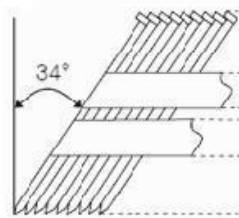

Applications : Door and window trims, decorative trims, finishing paneling, cabinet work, interior finishing, picture frame assembly, ...

Modèle / Model	Longueurs de clous / Nails length	Poids / Weight	Dimensions L x W x H
MONZA BRAD 64 OL	32 – 64 mm	2,0 kg	283 x 79 x 305 mm
MONZA BRAD 64 STD	32 – 64 mm	2,0 kg	283 x 79 x 305 mm

CLOUS DE FINITION

BROBEC

FINISHING NAILS

SÉRIE

(DA15)

25 — 1"
 32 — 1-1/4"
 38 — 1-1/2"
 45 — 1-3/4"
 50 — 2"
 57 — 2-1/4"
 63 — 2-1/2"

Clous DA15 Nails

Calibre 15

Applications : Door and window trims, decorative trims, finishing paneling, cabinet work, interior finishing, picture frame assembly, ...

Modèle / Model	Longueurs de clous / Nails length	Poids / Weight	Dimensions L x W x H
D51275K	32 – 63 mm	2,04 kg	320 x 80 x 260 mm

Modèle / Model	Longueurs de clous / Nails length	Poids / Weight	Dimensions L x W x H
DA50	20 – 50 mm	2,04 kg	320 x 80 x 260 mm

Modèle / Model	Longueurs de clous / Nails length	Poids / Weight	Dimensions L x W x H
DA250B	25 – 64 mm	1,93 kg	343 x 80 x 305 mm